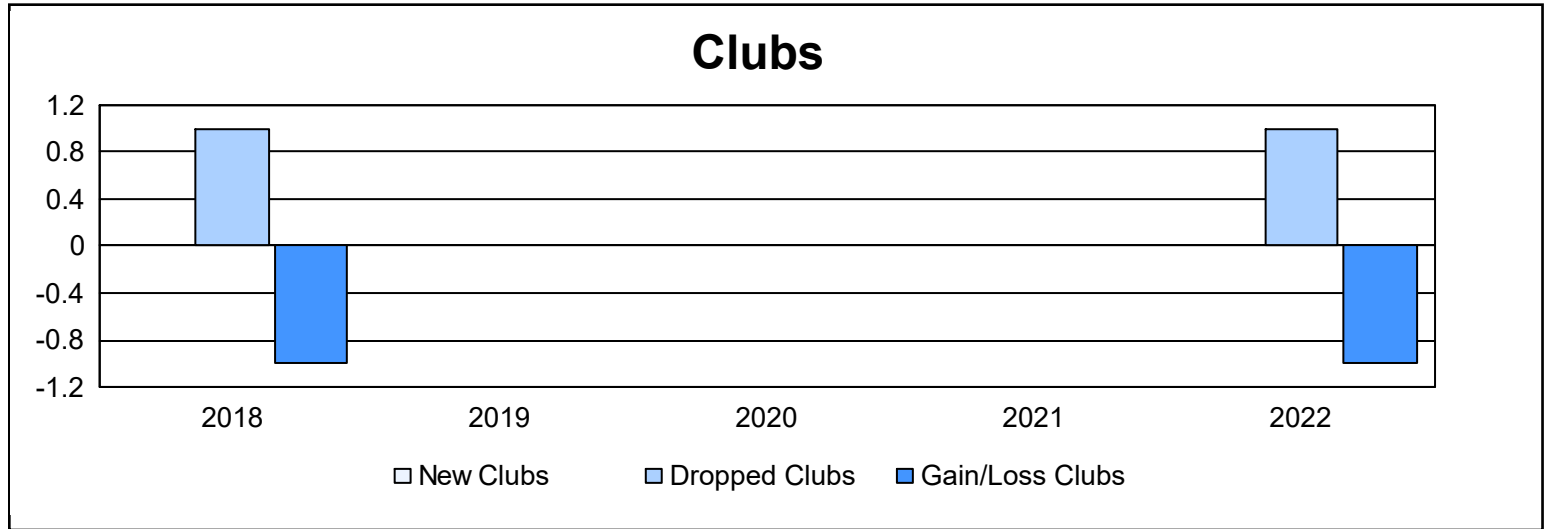

Year	New Clubs	Dropped Clubs	Gain/ Loss Clubs	New Members	Charter Members	Reinstate Members	Transfer Members	Total Member Added	Total Members Dropped	Gain/ Loss Members
2017-2018	0	1	-1	64	0	3	0	67	92	-25
2018-2019	0	0	0	41	0	5	1	47	80	-33
2019-2020	0	0	0	44	1	0	1	46	69	-23
2020-2021	0	0	0	16	0	0	1	17	53	-36
2021-2022	0	1	-1	49	0	5	4	58	72	-14
<b>Average</b>	<b>0</b>	<b>0</b>	<b>0</b>	<b>43</b>	<b>0</b>	<b>3</b>	<b>1</b>	<b>47</b>	<b>73</b>	<b>-26</b>

### Membership Composition June 2022 Cumulative