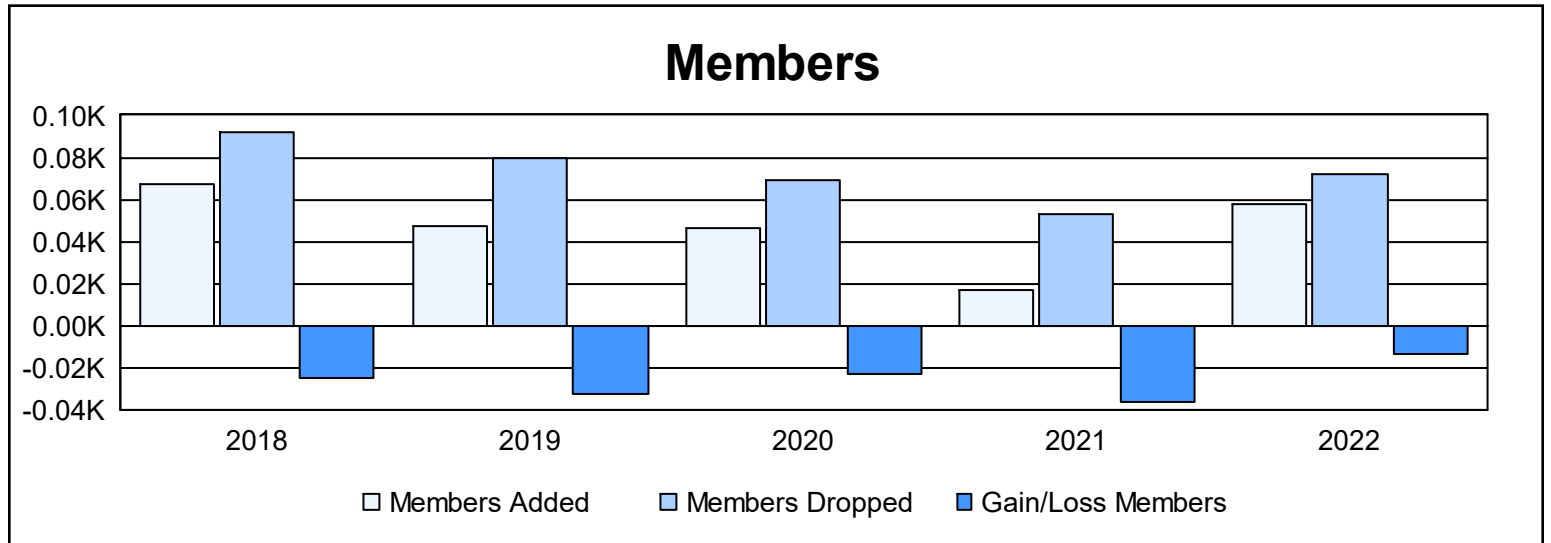

Year	New Clubs	Dropped Clubs	Gain/ Loss Clubs	New Members	Charter Members	Reinstate Members	Transfer Members	Total Member Added	Total Members Dropped	Gain/ Loss Members
2017-2018	0	1	-1	64	0	3	0	67	92	-25
2018-2019	0	0	0	41	0	5	1	47	80	-33
2019-2020	0	0	0	44	1	0	1	46	69	-23
2020-2021	0	0	0	16	0	0	1	17	53	-36
2021-2022	0	1	-1	49	0	5	4	58	72	-14
<b>Average</b>	<b>0</b>	<b>0</b>	<b>0</b>	<b>43</b>	<b>0</b>	<b>3</b>	<b>1</b>	<b>47</b>	<b>73</b>	<b>-26</b>

### Membership Composition June 2022 Cumulative